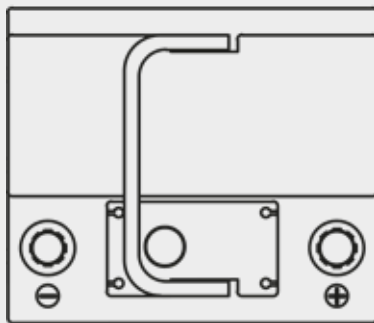

BATTERIES

BSG Batteries are specially designed to provide long life even in harsh weather and road conditions. It constantly improves product portfolio by following the technology and aim to minimize carbon emissions.

- IATF 16949 Certified
- High Cranking Power
- Long lasting
- Durable
- High Vibration Resistance
- High Corrosion Resistance and Low Water Loss
- Minimize fuel consumption
- Wide product portfolio for passenger cars, light commercial vehicles and heavy commercial vehicles

TECHNICAL DRAWING

COVER TYPES

SMF