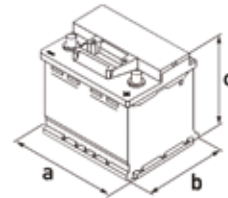

LAYOUT 1

HOLD DOWN B13

5 notches

10.5mm on all four sides

BATTERY TYPE	START&STOP
COVER TYPE	SMF
BOX	L5
VOLTAGE (V)	12
CAPACITY (AH)	95
CCA EN	850
LAYOUT	1
TERMINAL	A
LENGTH (a) - WIDTH (b) - HEIGHT (c) (mm)	a: 395 b: 175 c: 190
HOLD-DOWN	B13