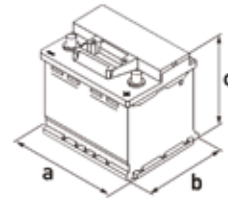

LAYOUT 0

HOLD DOWN B13

5 notches

10.5mm on all four sides

BATTERY TYPE	STARTER
COVER TYPE	SMF
BOX	D23
VOLTAGE (V)	12
CAPACITY (AH)	60
CCA EN	540
LAYOUT	0
TERMINAL	A
LENGTH (a) - WIDTH (b) - HEIGHT (c) (mm)	a: 230 b: 172 c: 222
HOLD-DOWN	B00