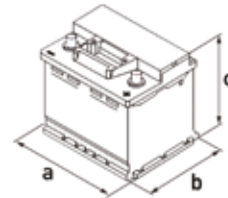

LAYOUT 1

HOLD DOWN B13

5 notches

10.5mm on all four sides

BATTERY TYPE	START&STOP
COVER TYPE	SMF
BOX	L3
VOLTAGE (V)	12
CAPACITY (AH)	70
CCA EN	760
LAYOUT	1
TERMINAL	A
LENGTH (a) - WIDTH (b) - HEIGHT (c) (mm)	a: 278 b: 175 c: 190
HOLD-DOWN	B13