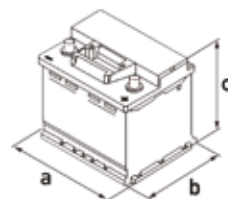

BSG 99-997-094

LAYOUT 1

HOLD DOWN B13

5 notches

10.5mm on all four sides

BSG 99-997-095

BATTERY TYPE	START&STOP
COVER TYPE	SMF
BOX	L4
VOLTAGE (V)	12
CAPACITY (AH)	80
CCA EN	800
LAYOUT	1
TERMINAL	A
LENGTH (a) - WIDTH (b) - HEIGHT (c) (mm)	a: 315 b: 175 c: 190
HOLD-DOWN	B13