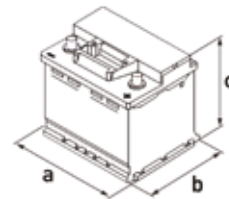

BSG 99-997-006

LAYOUT 0

HOLD DOWN B13

5 notches

10.5mm on all four sides

BSG 99-997-007

BATTERY TYPE	STARTER
COVER TYPE	SMF
BOX	L2B
VOLTAGE (V)	12
CAPACITY (AH)	50
CCA EN	470
LAYOUT	0
TERMINAL	A
LENGTH (a) - WIDTH (b) - HEIGHT (c) (mm)	a: 242 b: 175 c: 175
HOLD-DOWN	B13