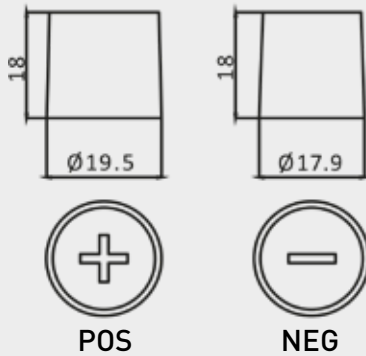

TECHNICAL DRAWING

COVER TYPES

SMF

MF

LAYOUT

LAYOUT 0

LAYOUT 1

LAYOUT 3

LAYOUT 4

TERMINAL TYPES

TERMINAL A

TERMINAL B

BASE HOLD DOWN

B00

B05

slots on long sides, 29.0mm on short sides

B01

10.5mm on long sides only

B06

B03

5 notches

B13

10.5mm on all four sides

B04