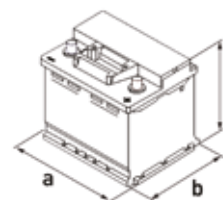

LAYOUT 0

HOLD DOWN B13

5 notches

10.5mm on all four sides

BATTERY TYPE	START STOP EFB
COVER TYPE	SMF
BOX	L2
VOLTAGE (V)	12
CAPACITY (AH)	63
CCA EN	640
LAYOUT	0
TERMINAL	A
LENGTH (a) - WIDTH (b) - HEIGHT (c) (mm)	a: 242 b: 175 c: 190
HOLD-DOWN	B13