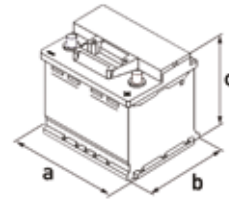

LAYOUT 0

HOLD DOWN B13

5 notches

10.5mm on all four sides

BATTERY TYPE	STARTER
COVER TYPE	SMF
BOX	L3
VOLTAGE (V)	12
CAPACITY (AH)	75
CCA EN	680
LAYOUT	0
TERMINAL	A
LENGTH (a) - WIDTH (b) - HEIGHT (c) (mm)	a: 278 b: 175 c: 190
HOLD-DOWN	B13