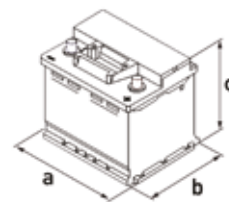

BSG 99-997-010

LAYOUT 0

HOLD DOWN B13

5 notches

10.5mm on all four sides

BSG 99-997-011

BATTERY TYPE	STARTER
COVER TYPE	SMF
BOX	L3B
VOLTAGE (V)	12
CAPACITY (AH)	72
CCA EN	650
LAYOUT	0
TERMINAL	A
LENGTH (a) - WIDTH (b) - HEIGHT (c) (mm)	a: 278 b: 175 c: 175
HOLD-DOWN	B13