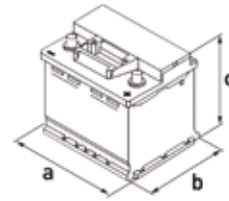

BSG 99-997-001

BATTERY TYPE	STARTER
COVER TYPE	SMF
BOX	NS40
VOLTAGE (V)	12
CAPACITY (AH)	36
CCA EN	360
LAYOUT	0
TERMINAL	B
LENGTH (a) - WIDTH (b) - HEIGHT (c) (mm)	a: 187 b: 127 c: 225
HOLD-DOWN	B00

HOLD DOWN B00

BATTERY TYPE	STARTER
COVER TYPE	SMF
BOX	NS40
VOLTAGE (V)	12
CAPACITY (AH)	36
CCA EN	360
LAYOUT	1
TERMINAL	B
LENGTH (a) - WIDTH (b) - HEIGHT (c) (mm)	a: 187 b: 127 c: 225
HOLD-DOWN	B00

BSG 99-997-002