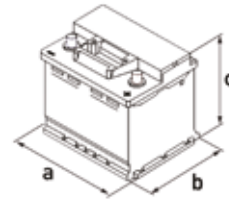

LAYOUT 0

HOLD DOWN B13

5 notches

10.5mm on all four sides

BATTERY TYPE	STARTER
COVER TYPE	SMF
BOX	L4B
VOLTAGE (V)	12
CAPACITY (AH)	80
CCA EN	760
LAYOUT	0
TERMINAL	A
LENGTH (a) - WIDTH (b) - HEIGHT (c) (mm)	a: 315 b: 175 c: 175
HOLD-DOWN	B13