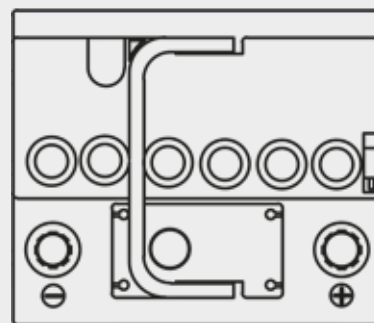

TECHNICAL DRAWING

COVER TYPES

SMF

MF

LAYOUT

LAYOUT 0

LAYOUT 1

LAYOUT 3

LAYOUT 4

TERMINAL TYPES

TERMINAL A

TERMINAL B

BASE HOLD DOWN

B00

B05

slots on long sides, 29.0mm on short sides