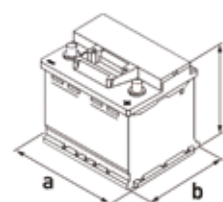

BSG 99-997-019

LAYOUT 0

HOLD DOWN B13

5 notches

10.5mm on all four sides

BSG 99-997-020

BATTERY TYPE	START STOP EFB
COVER TYPE	SMF
BOX	L3
VOLTAGE (V)	12
CAPACITY (AH)	73
CCA EN	720
LAYOUT	0
TERMINAL	A
LENGTH (a) - WIDTH (b) - HEIGHT (c) (mm)	a: 278 b: 175 c: 190
HOLD-DOWN	B13