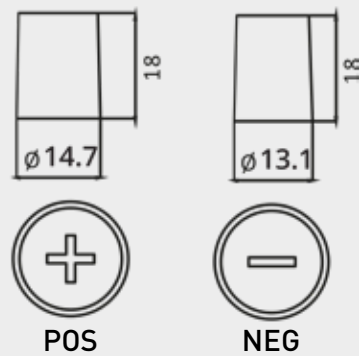

TECHNICAL DRAWING

COVER TYPES

SMF

MF

LAYOUT

LAYOUT 0

LAYOUT 1

LAYOUT 3

LAYOUT 4

TERMINAL TYPES

TERMINAL A

TERMINAL B

BASE HOLD DOWN

B00

B05

slots on long sides, 29.0mm on short sides

B01

10.5mm on long sides only

B06

B03

5 notches

B13

10.5mm on all four sides

B04