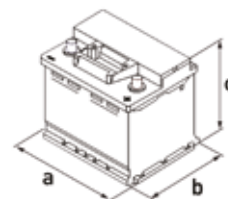

BSG 99-997-048

LAYOUT 0

HOLD DOWN B13

5 notches

10.5mm on all four sides

BSG 99-997-093

BATTERY TYPE	START STOP
COVER TYPE	SMF
BOX	L2
VOLTAGE (V)	12
CAPACITY (AH)	60
CCA EN	640
LAYOUT	1
TERMINAL	A
LENGTH (a) - WIDTH (b) - HEIGHT (c) (mm)	a: 242 b: 175 c: 190
HOLD-DOWN	B13