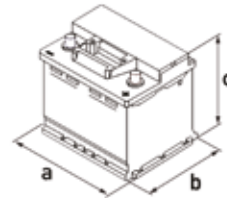

LAYOUT 0

HOLD DOWN B13

5 notches

10.5mm on all four sides

BATTERY TYPE	STARTER
COVER TYPE	SMF
BOX	L4
VOLTAGE (V)	12
CAPACITY (AH)	80
CCA EN	730
LAYOUT	0
TERMINAL	A
LENGTH (a) - WIDTH (b) - HEIGHT (c) (mm)	a: 315 b: 175 c: 190
HOLD-DOWN	B13