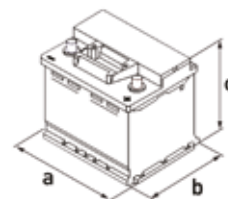

BSG 99-997-096

LAYOUT 1

HOLD DOWN B13

5 notches

10.5mm on all four sides

BSG 99-997-097

BATTERY TYPE	START STOP EFB
COVER TYPE	SMF
BOX	LB4
VOLTAGE (V)	12
CAPACITY (AH)	75
CCA EN	730
LAYOUT	1
TERMINAL	A
LENGTH (a) - WIDTH (b) - HEIGHT (c) (mm)	a: 315 b: 175 c: 175
HOLD-DOWN	B13