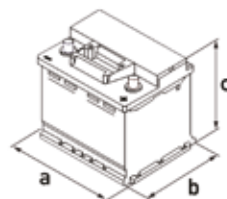

BSG 99-997-021

LAYOUT 0

HOLD DOWN B13

5 notches

10.5mm on all four sides

BSG 99-997-047

BATTERY TYPE	STARTER
COVER TYPE	SMF
BOX	L2
VOLTAGE (V)	12
CAPACITY (AH)	60
CCA EN	540
LAYOUT	0
TERMINAL	A
LENGTH (a) - WIDTH (b) - HEIGHT (c) (mm)	a: 242 b: 175 c: 190
HOLD-DOWN	B13