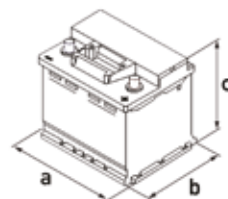

BSG 99-997-013

BATTERY TYPE	STARTER
COVER TYPE	SMF
BOX	N70
VOLTAGE (V)	12
CAPACITY (AH)	90
CCA EN	720
LAYOUT	0
TERMINAL	A
LENGTH (a) - WIDTH (b) - HEIGHT (c) (mm)	a: 305 b: 179 c: 220
HOLD-DOWN	B13

5 notches

10.5mm on all four sides

BATTERY TYPE	STARTER
COVER TYPE	SMF
BOX	D23
VOLTAGE (V)	12
CAPACITY (AH)	60
CCA EN	540
LAYOUT	0
TERMINAL	A
LENGTH (a) - WIDTH (b) - HEIGHT (c) (mm)	a: 230 b: 172 c: 222
HOLD-DOWN	B00

BSG 99-997-017