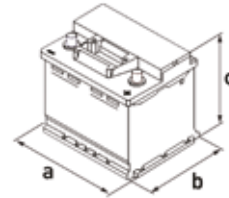

LAYOUT 0

HOLD DOWN B13

5 notches

10.5mm on all four sides

BATTERY TYPE	STARTER
COVER TYPE	SMF
BOX	L2
VOLTAGE (V)	12
CAPACITY (AH)	60
CCA EN	540
LAYOUT	0
TERMINAL	A
LENGTH (a) - WIDTH (b) - HEIGHT (c) (mm)	a: 242 b: 175 c: 190
HOLD-DOWN	B13