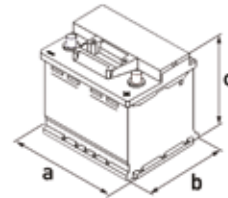

LAYOUT 0

HOLD DOWN B13

5 notches

10.5mm on all four sides

BATTERY TYPE	STARTER
COVER TYPE	SMF
BOX	L3
VOLTAGE (V)	12
CAPACITY (AH)	75
CCA EN	680
LAYOUT	0
TERMINAL	A
LENGTH (a) - WIDTH (b) - HEIGHT (c) (mm)	a: 278 b: 175 c: 190
HOLD-DOWN	B13