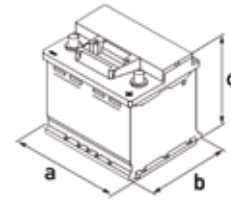

BSG 99-997-015

COVER TYPE	MF
BOX	H4
VOLTAGE (V)	12
CAPACITY (AH)	100
CCA EN	700
LAYOUT	0
TERMINAL	A
LENGTH (a) - WIDTH (b) - HEIGHT (c) (mm)	a: 345 b: 175 c: 238
HOLD-DOWN	B01

HOLD DOWN B01

COVER TYPE	MF
BOX	D4A
VOLTAGE (V)	12
CAPACITY (AH)	135
CCA EN	800
LAYOUT	3
TERMINAL	A
LENGTH (a) - WIDTH (b) - HEIGHT (c) (mm)	a: 513 b: 189 c: 217
HOLD-DOWN	B00

BSG 99-997-016