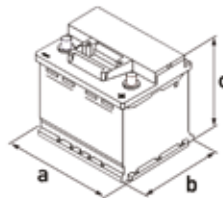

LAYOUT 1

HOLD DOWN B13

5 notches

10.5mm on all four sides

HEAVY DUTY

BSG 99-997-015

COVER TYPE	MF
BOX	H4
VOLTAGE (V)	12
CAPACITY (AH)	100
CCA EN	700
LAYOUT	0
TERMINAL	A
LENGTH (a) - WIDTH (b) - HEIGHT (c) (mm)	a: 345 b: 175 c: 238
HOLD-DOWN	B01